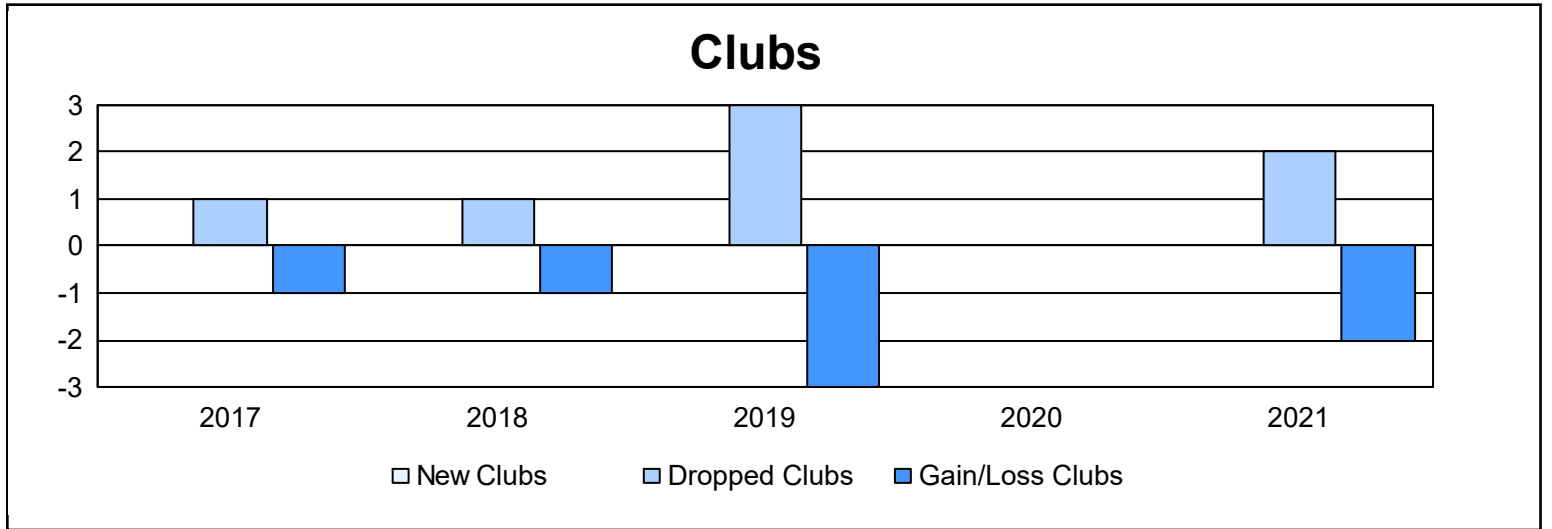

Year	New Clubs	Dropped Clubs	Gain/ Loss Clubs	New Members	Charter Members	Reinstate Members	Transfer Members	Total Member Added	Total Members Dropped	Gain/ Loss Members
2016-2017	0	1	-1	145	1	14	7	167	166	1
2017-2018	0	1	-1	99	2	18	9	128	230	-102
2018-2019	0	3	-3	120	4	10	29	163	135	28
2019-2020	0	0	0	73	1	9	4	87	116	-29
2020-2021	0	2	-2	43	0	12	6	61	203	-142
<b>Average</b>	<b>0</b>	<b>1</b>	<b>-1</b>	<b>96</b>	<b>2</b>	<b>13</b>	<b>11</b>	<b>121</b>	<b>170</b>	<b>-49</b>

### Membership Composition June 2021 Cumulative