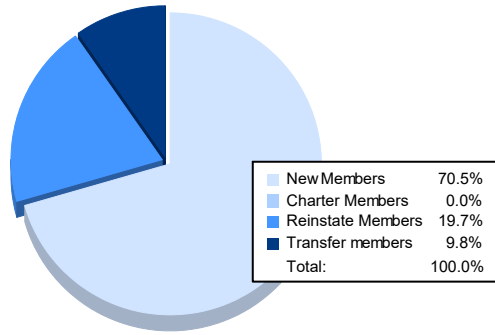

Year	New Clubs	Dropped Clubs	Gain/ Loss Clubs	New Members	Charter Members	Reinstate Members	Transfer Members	Total Member Added	Total Members Dropped	Gain/ Loss Members
2016-2017	0	1	-1	145	1	14	7	167	166	1
2017-2018	0	1	-1	99	2	18	9	128	230	-102
2018-2019	0	3	-3	120	4	10	29	163	135	28
2019-2020	0	0	0	73	1	9	4	87	116	-29
2020-2021	0	2	-2	43	0	12	6	61	203	-142
<b>Average</b>	<b>0</b>	<b>1</b>	<b>-1</b>	<b>96</b>	<b>2</b>	<b>13</b>	<b>11</b>	<b>121</b>	<b>170</b>	<b>-49</b>

### Membership Composition June 2021 Cumulative