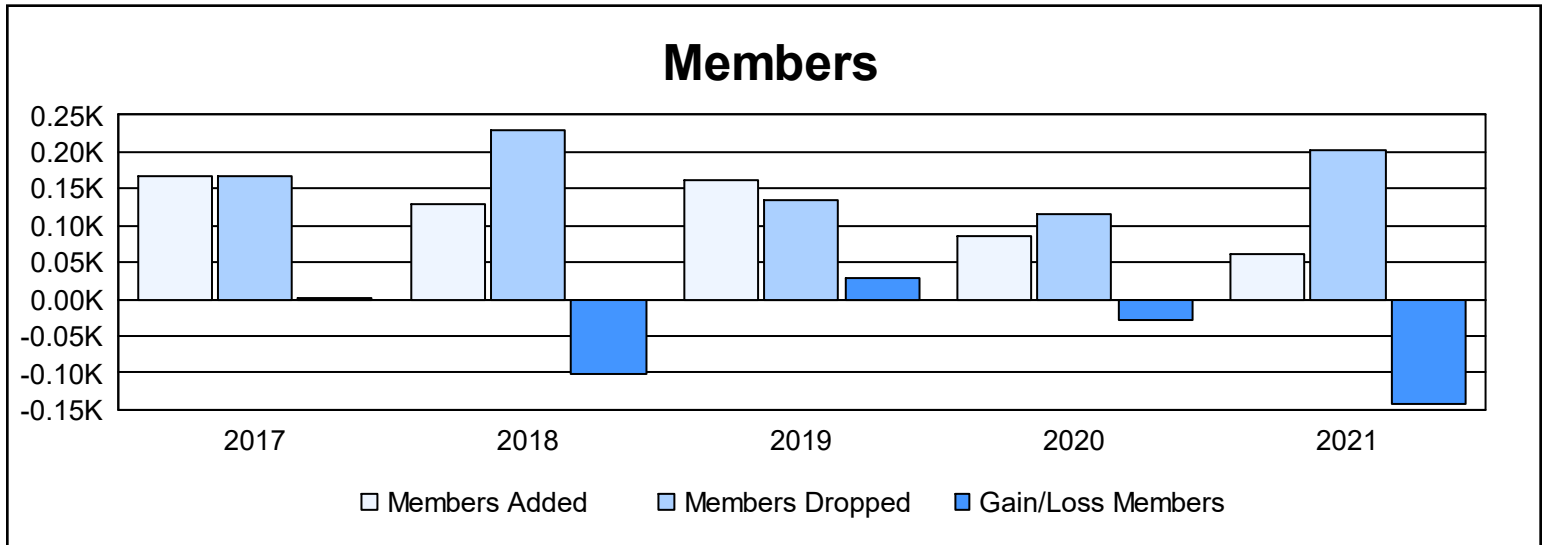

Year	New Clubs	Dropped Clubs	Gain/ Loss Clubs	New Members	Charter Members	Reinstate Members	Transfer Members	Total Member Added	Total Members Dropped	Gain/ Loss Members
2016-2017	0	1	-1	145	1	14	7	167	166	1
2017-2018	0	1	-1	99	2	18	9	128	230	-102
2018-2019	0	3	-3	120	4	10	29	163	135	28
2019-2020	0	0	0	73	1	9	4	87	116	-29
2020-2021	0	2	-2	43	0	12	6	61	203	-142
<b>Average</b>	<b>0</b>	<b>1</b>	<b>-1</b>	<b>96</b>	<b>2</b>	<b>13</b>	<b>11</b>	<b>121</b>	<b>170</b>	<b>-49</b>

### Membership Composition June 2021 Cumulative